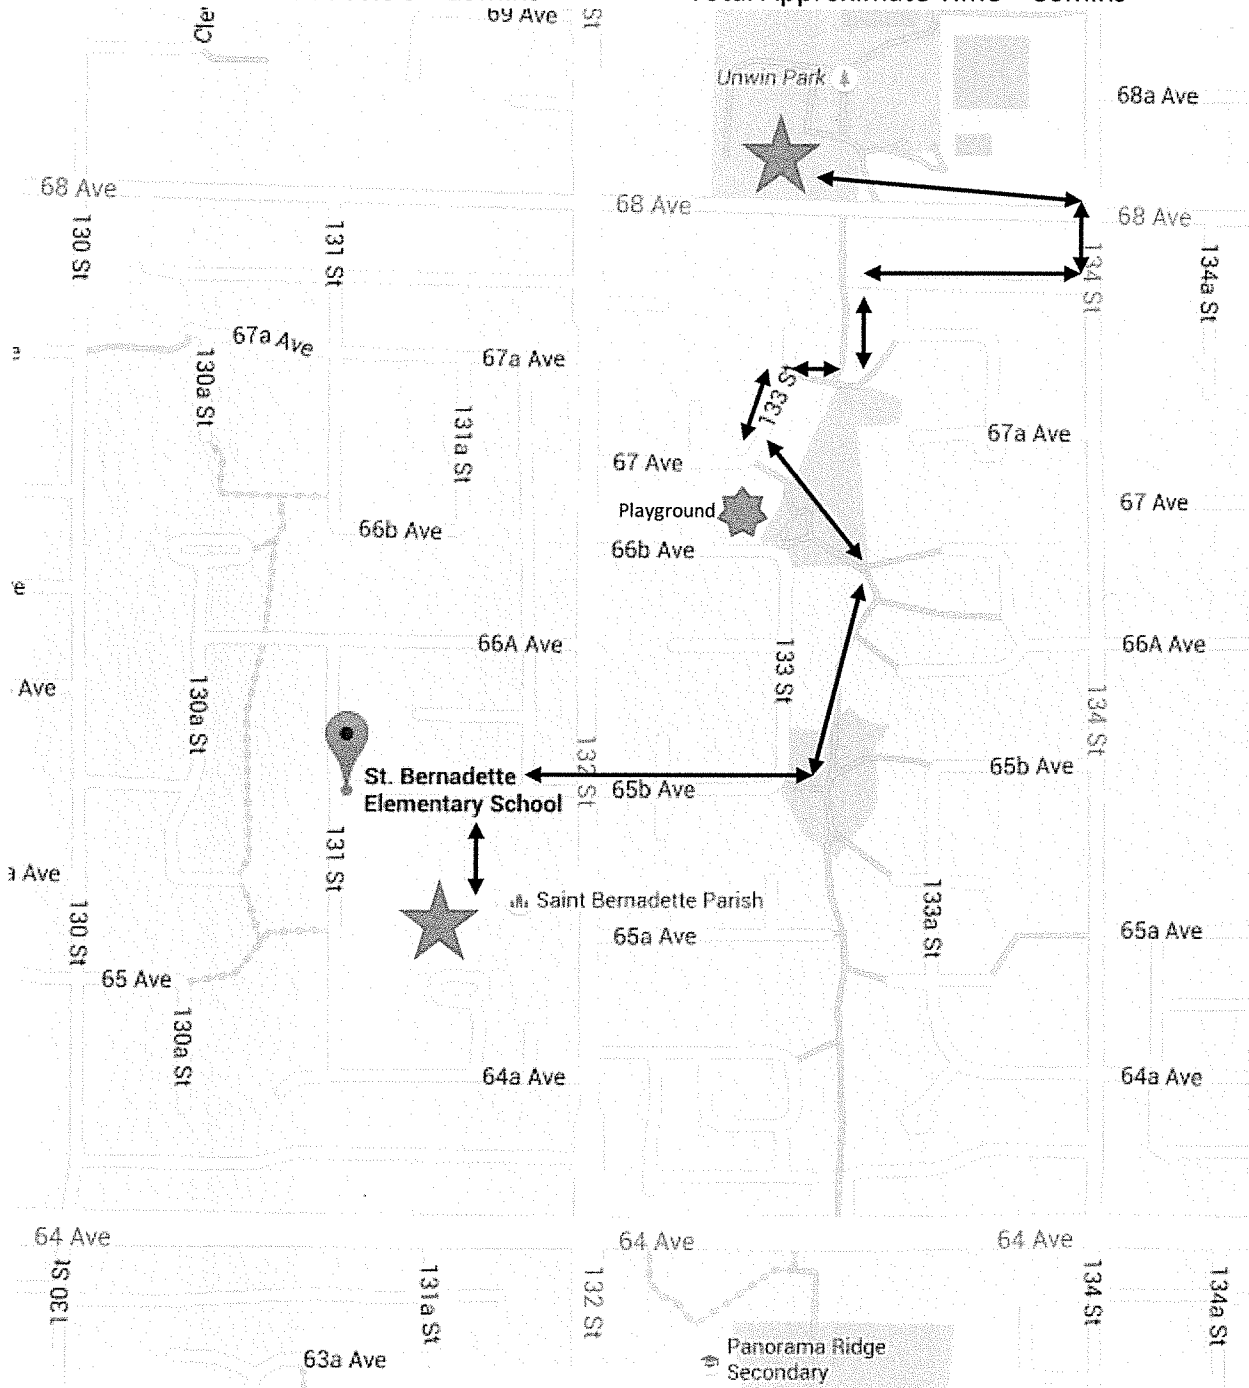

Walk-A-Mania 2016

Primary Route (Kindergarten – Gr. 2)

St. Bernadette's to Unwin Park – 25mins

Rest and Play at Unwin Park – 30mins

Unwin Park to St. Bernadette's – 25mins

Total Approximate Time – 80mins

Walk-A-Mania 2016

Intermediate Route

St. Bernadette's to Unwin Park – 45mins

Rest at Unwin Park – 20mins

Unwin Park to St. Bernadette's – 25mins

Total Approximate Time – 90mins